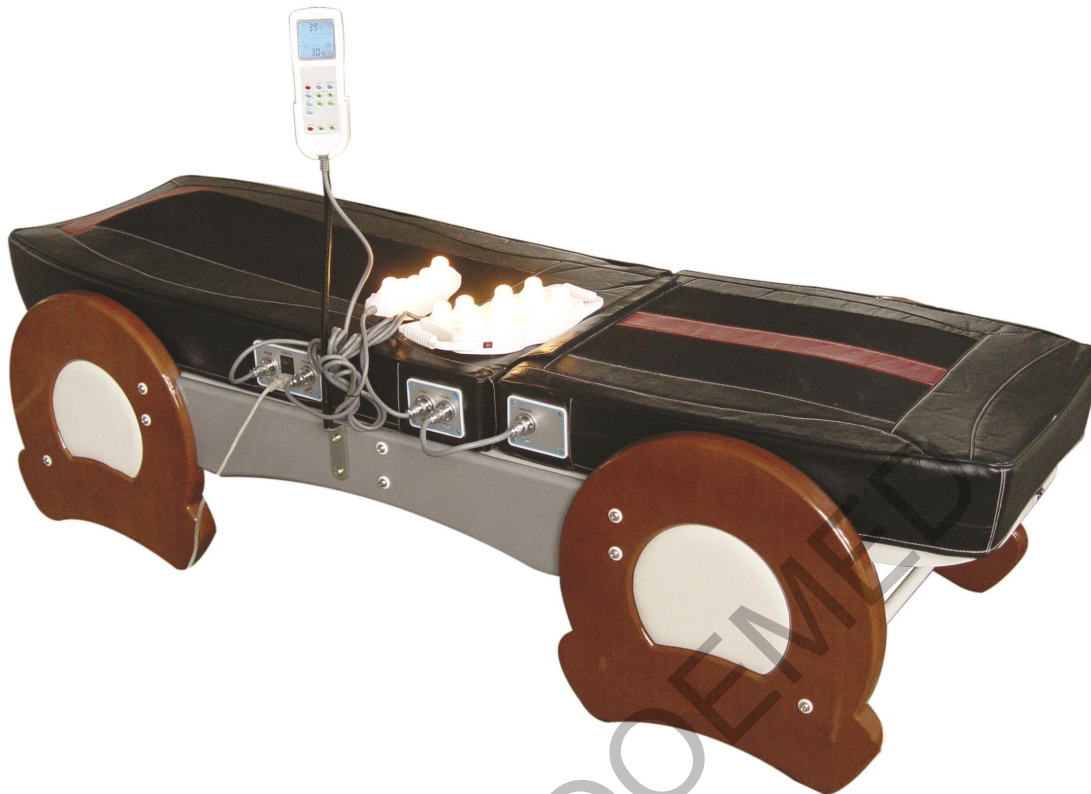

DB863-I Electric Portable Thermal Jade Massage Bed

1. 8+1 infrared heated jade rollers for lumbar.
2. Synchronous belt to avoid track slip.
3. Lower section 4 kneading rollers.
4. 5 balls jade projector to massage all sections of your body.
5. Six auto modes plus one manual mode, 40 minutes auto timer.
6. Temperature is adjustable from 40-70 centigrade degree.
7. Liquid Crystal Display remote controller.

LCD hand controller

Optional: High quality steel frame(large weight,easy to move)

Jade Massage Bed

DB863TJT-YZP Portable Jade Massage Bed

- 1.Upper section 5 wide jade rollers(for neck/head and lumbar massage).S Shaped Patented Drive Rail in upper back will follow the contour of your spine!
- 2.Whole body carbon fiber heating(FIR)for ultimate therapy.
3. 5 + 11 jade projectors to massage all parts of your body.
4. Six auto modes plus one manual mode,40 minutes auto timer.
- 5.Temperature is adjustable from 40-70 centigrade degree.
- 6.Liquid Crystal Display remote controller.
- 7.Folded design for more room space.
- 8.Metal stand with universal wheel.
9. Large Bed Size will work for anyone up to 6.5' feet tall! Solid Heavy Duty metal construction allows any user up to 350 pounds.

Technical Specifications:

Power supply: AC220V,50HZ or AC110V,60HZ

Voltage:120W

Size: 198* 65* 49cm

Package: 105*67.5*22.5(bedstead)

125*66.5*31.5(bed)

Gross weight: 75kgs

Jade Massage Bed

Model DB100 Massage Bed

This product is our company based on the principles of Chinese massage and meridian theory, the use of natural jade material, developed from the application of modern high-tech. She is the integration of chiropractic, acupressure, massage, far infrared light waves, warm high-tech health products. It is a good choice for spine health care, especially for the elderly care massage products.