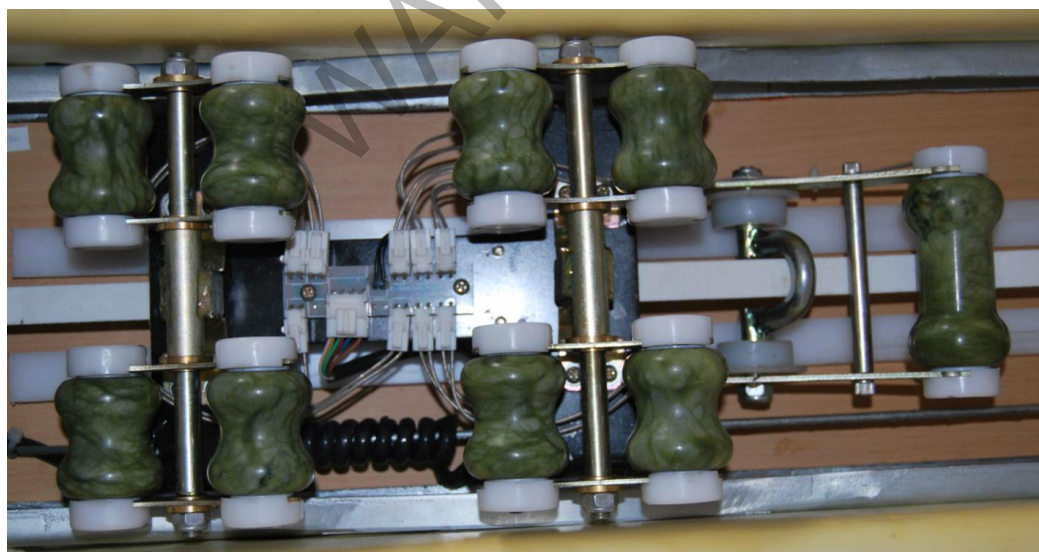

1. 8+1 infrared heated jade rollers for lumbar.
2. Synchronous belt to avoid track slip.
3. Lower section 4 kneading rollers.
4. 5 balls jade projector to massage all sections of your body.
5. Six auto modes plus one manual mode, 40 minutes auto timer.
6. Temperature is adjustable from 40-70 centigrade degree.
7. Liquid Crystal Display remote controller.

Leather color: optional to your requirement.

Carton size: 113x57x22cm

Packaging: 1pc/ctn CBM: 0.142 N.W./G.W.: 31/33kg

20' QTY.: 200pcs 40' QTY.: 400pcs 40' HC QTY.: 470pcs