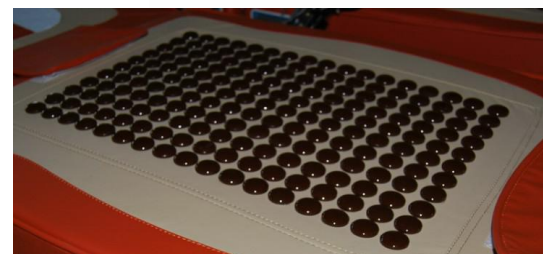

Germanite

Germanium stone is umbrella name of the nature of the element germanium which contain a class of ore. Germanium is a light-colored metal, semiconductor materials, which atom has 32 electrons, while the expansion of the role of electronic engineering in the body, but also increase oxygen to the cells through the purification. Germanium restrains radiation-induced damage, thereby reducing damage and restoring the injured cells. Blood cells to increase oxygen making the blood clean