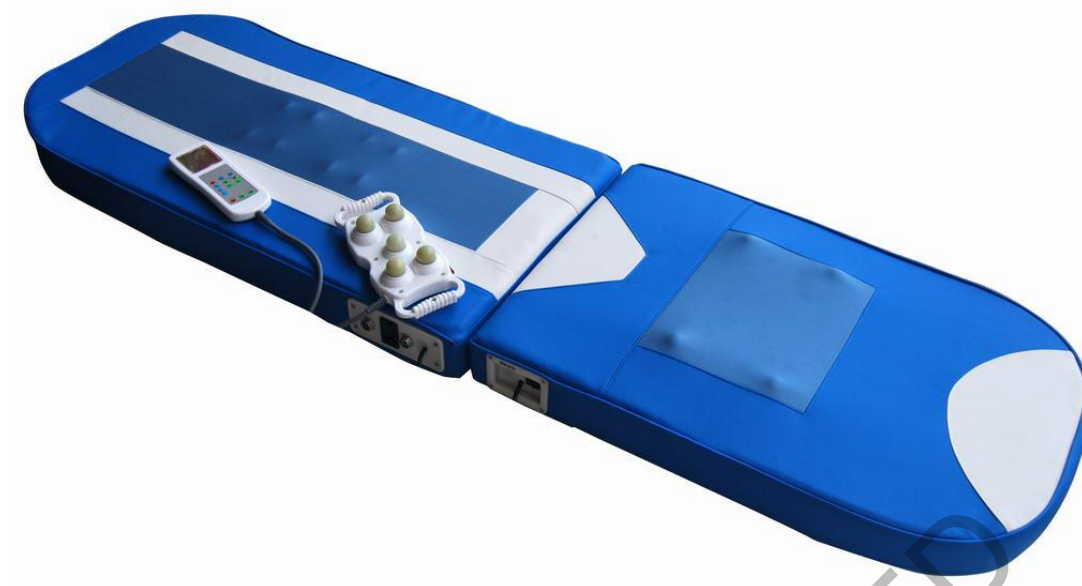

DB863-I Electric Portable Thermal Jade Massage Bed

1. 8+1 infrared heated jade rollers for lumbar.
2. Synchronous belt to avoid track slip.
3. Lower section 4 kneading rollers.
4. 5 balls jade projector to massage all sections of your body.
5. Six auto modes plus one manual mode, 40 minutes auto timer.
6. Temperature is adjustable from 40-70 centigrade degree.
7. Liquid Crystal Display remote controller.

LCD hand controller

Optional: High quality steel frame(large weight,easy to move)

Jade Massage Bed

DB863TJT-YZP Portable Jade Massage Bed

- 1.Upper section 5 wide jade rollers(for neck/head and lumbar massage).S Shaped Patented Drive Rail in upper back will follow the contour of your spine!
- 2.Whole body carbon fiber heating(FIR)for ultimate therapy.
3. 5 + 11 jade projectors to massage all parts of your body.
4. Six auto modes plus one manual mode,40 minutes auto timer.
- 5.Temperature is adjustable from 40-70 centigrade degree.
- 6.Liquid Crystal Display remote controller.
- 7.Folded design for more room space.
- 8.Metal stand with universal wheel.
9. Large Bed Size will work for anyone up to 6.5' feet tall! Solid Heavy Duty metal construction allows any user up to 350 pounds.

NOTE: MP3 optional

Package size: 138x76x48cm packing: 1pc/1ctn N.W./G.W. 63/67kg CBM 0.5 20'QTY. 56PCS 40'QTY.
112PCS 40'HC QTY. 136PCS

Folded:

Jade Massage Bed

Model DB863JT-R Massage Bed

This product is our company based on the principles of Chinese massage and meridian theory, the use of natural jade material, developed from the application of modern high-tech. She is the integration of chiropractic, acupressure, massage, far infrared light waves, warm high-tech health products. It is a good choice for spine health care, especially for the elderly care massage products.